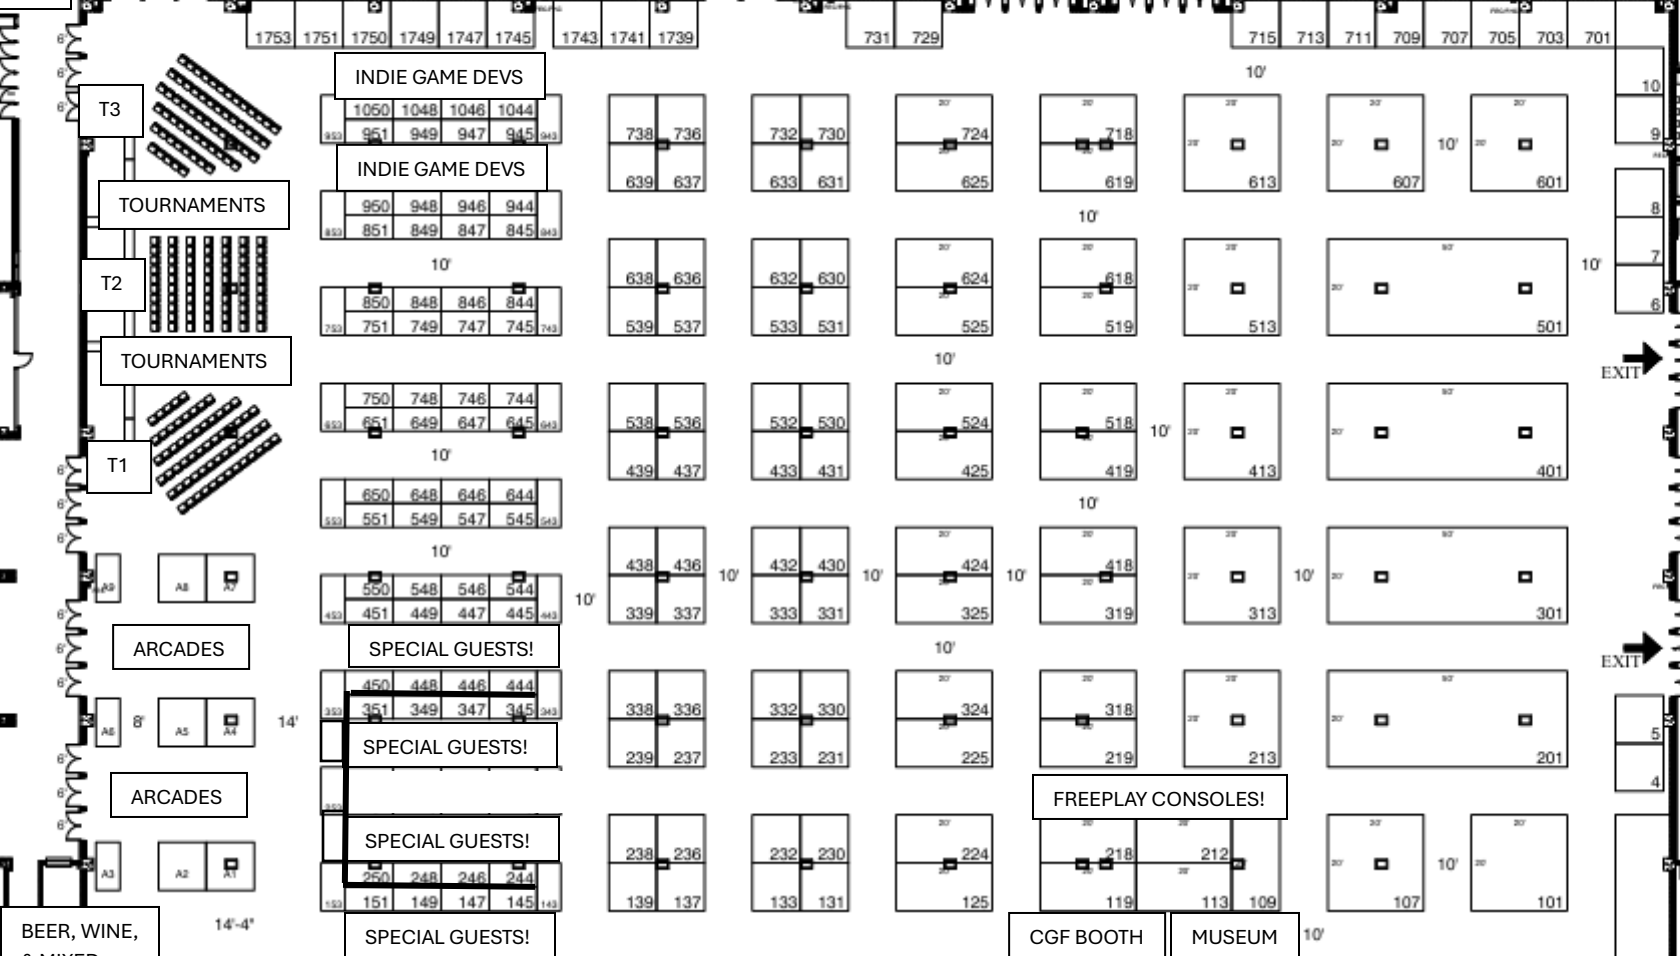

CLASSIC GAME FEST

LEVEL ONE – MAIN VENDOR HALL

MAIN ENTRANCE

BATHROOMS

FOOD TRUCKS OUTSIDE!

STAIRS TO MAIN STAGE

VENDOR HALL ENTRANCE

FOOD TRUCKS OUTSIDE!

BATHROOMS

EXIT

EXIT

BEER, WINE, & MIXED DRINKS!!

BATHROOMS

BATHROOMS

VENDOR CHECK IN

LOADING DOCK / SERVICE YARD